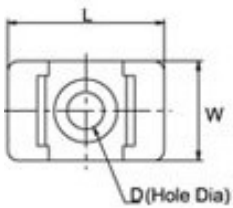

Our high quality saddle mounts are available in black and natural* and come packed in 100's. Simply drill a hole in the desired position and secure the saddle mount with a screw for a secure fixing.

Product Drawing

Colours Available:

- Natural*
- Black

*CSM4 is only available in black

C Tie Part No	L	W	H	D	Max Tie Didth	Pack
CSM2(BL)	17.8	12.7	8.15	Ø 3.5	4.8mm	100
CSM3(BL)	22.3	16	9.65	Ø 5.0	9.0mm	100
CSM4(BL)	40.0	18.0	16.0	Ø 9.0	13mm	100