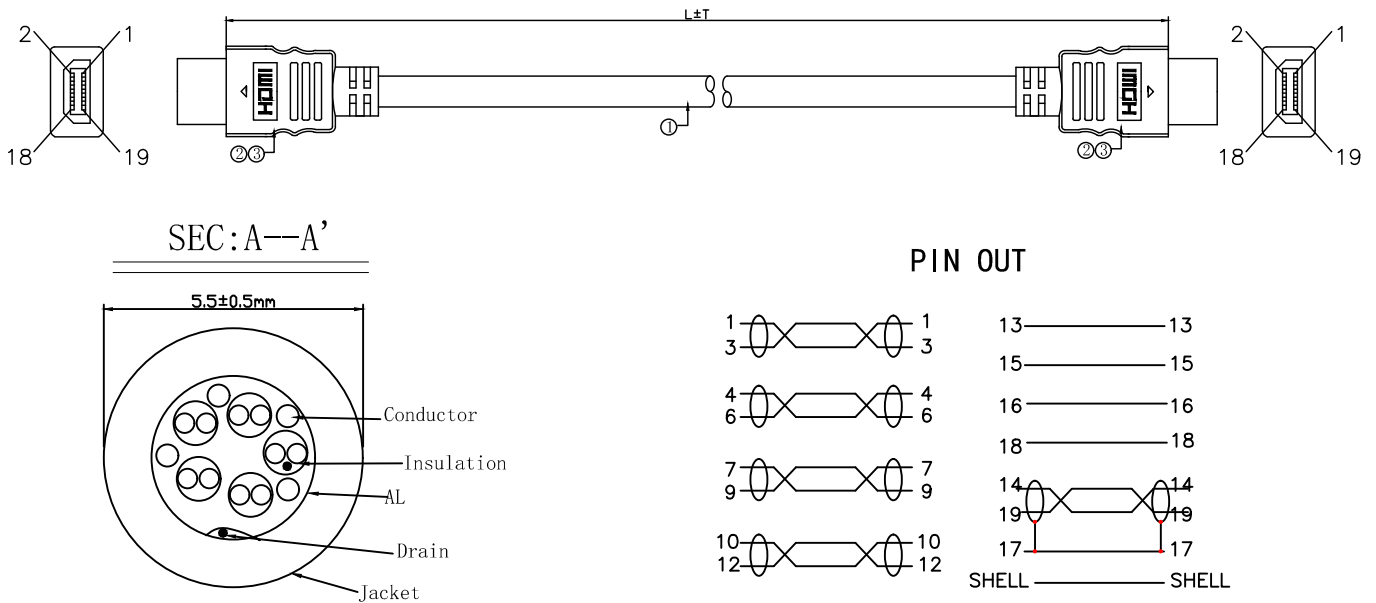

HDMI Cable

Features

- High Speed HDMI cable with Ethernet
- Suitable for device networking and is able to handle video resolutions of 1080p and beyond, including advanced display technologies such as 4K, 3D, and Deep Colour
- Quality cable with improved shielding

Specification

Cable Type	HDMI 1.4
Connector A	HDMI Plug
Connector B	HDMI Plug
Connector Design - Side A	Straight
Connector Design - Side B	Straight
Jacket Colour	Black
Jacket Material	PVC
Length	1 m
Picture Resolution	3840 x 2160
Plating Material	Gold
Outside Diameter	5.5 mm

Drawing

Art. Nr.
RND 765-00275