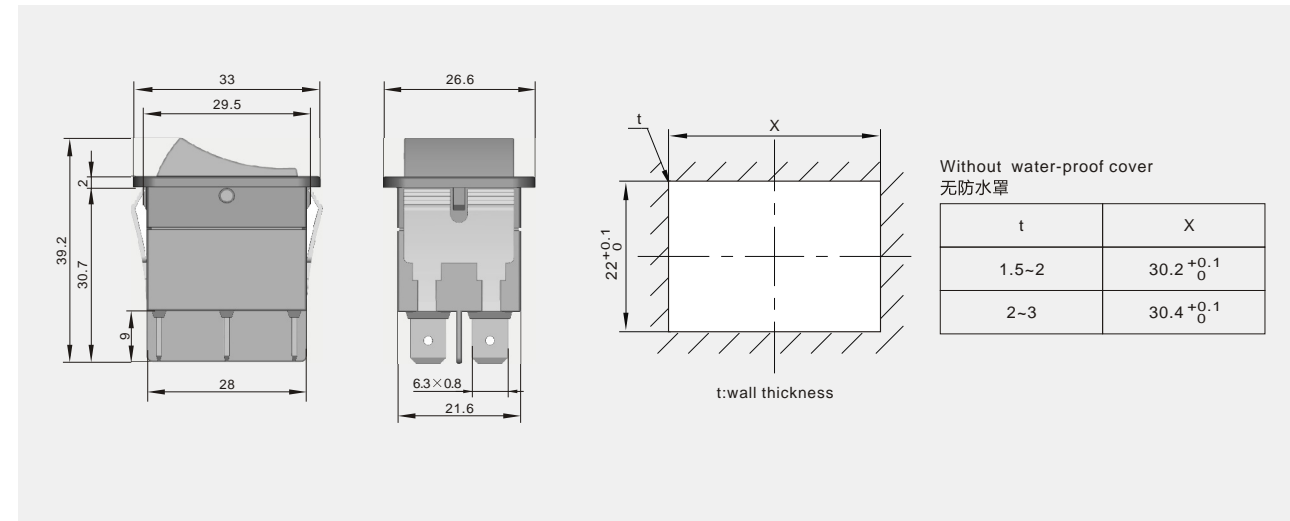

HY12-9 Series Rocker Switch 弧形开关

Order options: 订货选项

Appearance 外形图	Type 型号	Code 编码	Function 功能	Marking on Button 钮子标识	Terminal Options 端子形式	Accessories 附件
	HY12-9	111301	 ON-ON	M1	T1 Tab 插片 6.3	A1 Waterproof Cover and Frame 带防水罩部件
	HY12-9-6	111307	 ON-ON	M2	T2 Tilted tab 斜插片 6.3	
	HY12-9-2	111302	 (ON)-OFF	M3		
	HY12-9-4	111304	 ON-OFF	M4 OFF ON		
	HY12-9-7	111304	 ON-OFF	M5 L R		
	HY12-9-8	111306	 (ON)-OFF-(ON)			
	HY12-9-5	111305	 ON-OFF-ON	M1		
	HY12-9-3	111303	 (ON)-OFF-(ON)	M6		

HY12-9 Series Rocker Switch 弧形开关

Reference Dimension: 参考尺寸

■ HY12-9

■ Mounting Size: 安装孔尺寸

■ HY12-9-3

■ Mounting Size: 安装孔尺寸