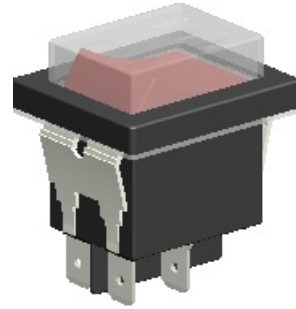

HY12-9 Series Rocker Switch 弧形开关

■ HY12-9

■ HY12-9-7

■ HY12-17

■ HY12-9-8

Description: 描述

Household electrical appliances and similar device

- Varied connection terminals
- Small size, high current
- Internal waterproof structure
- With PVC waterproof cover

民用或类似用途的电气器具和设备

- 多种接线端子
- 体积小, 电流大
- 内部防水结构
- 可带PVC带防水罩

Specifications: 参数

Standard 标准	TUV CE (EN61058)			UL1054(E200089)			CQC (GB15092.1)		
Rated Voltage 额定电压	250V~			125/250V~			250V~		
Type 型号	HY12-9	HY12-9-2,-3,-6,-8	HY12-9-4,-5,-7			HY12-9-2,-3,-6,-8	HY12-9-2,-3,-6	HY12-9-4,-5,-7	HY12-9
Rated Current 额定电流	22(14)A	18(10)A	18(12)A	20A	2HP	1.5HP	18(10)A	18(12)A	20(14)A
Degree of protection 防护等级	IP55			IP55			IP54		
Number of operating cycles 操作循环次数	5E4			5E5			5E4		

HY12-9 Series Rocker Switch 弧形开关

Order options: 订货选项

Appearance 外形图	Type 型号	Code 编码	Function 功能	Marking on Button 钮子标识	Terminal Options 端子形式	Accessories 附件
	HY12-9	111301	 ON-ON	M1	T1 Tab 插片 6.3	A1 Waterproof Cover and Frame 带防水罩部件
	HY12-9-6	111307	 ON-ON	M2	T2 Tilted tab 斜插片 6.3	
	HY12-9-2	111302	 (ON)-OFF	M3		
	HY12-9-4	111304	 ON-OFF	M4 OFF ON		
	HY12-9-7	111304	 ON-OFF	M5 L R		
	HY12-9-8	111306	 (ON)-OFF-(ON)			
	HY12-9-5	111305	 ON-OFF-ON	M1		
	HY12-9-3	111303	 (ON)-OFF-(ON)	M6		