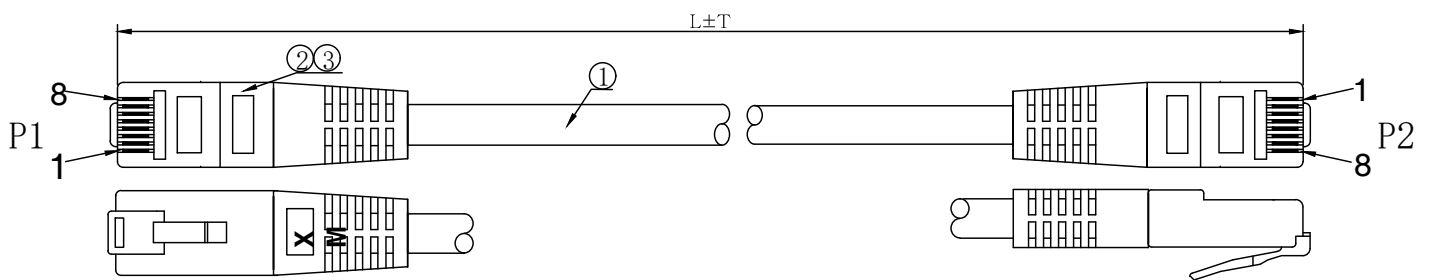

Patch Cable

Features

- Prepared cable with screened RJ45 plug on both ends
- Connection cable for a structured building cabling
- Contact settings 1:1 in accordance with EIA/TIA568
- Construction: internal line 8 wires
- Includes kink protection

Specification

Shielding	UTP
Colour	Grey
Impedance	100 Ohm
Conductor Type	Wire
Ethernet Connector A	RJ45 Plug
Ethernet Connector B	RJ45 Plug
Cable Type	CAT5e
Contact Setting	1:1

Drawing

MATERIAL LIST

NO.	PARTS NAME	SPECIFICATION STANDARD	QT'Y
③	OVER MOLD	PVC COLOUR GRAY RAL 7035	2PCS
②	CONNECTOR	RJ45 8P8C UNSHIELDED PIN GOLD PLATED 3U"	2PCS
①	CABLE	UTP CAT.5E 24AWG(CCA)*4PAIRS JACKET:PVC/GRAY(RAL 7035) OD:5.4±0.2mm	1PCS

Item No.	Colour	Length
RND 765-00176	Grey	500 mm
RND 765-00177	Grey	1 m
RND 765-00178	Grey	2 m
RND 765-00179	Grey	3 m
RND 765-00180	Grey	5 m

WIRING DIAGRAM