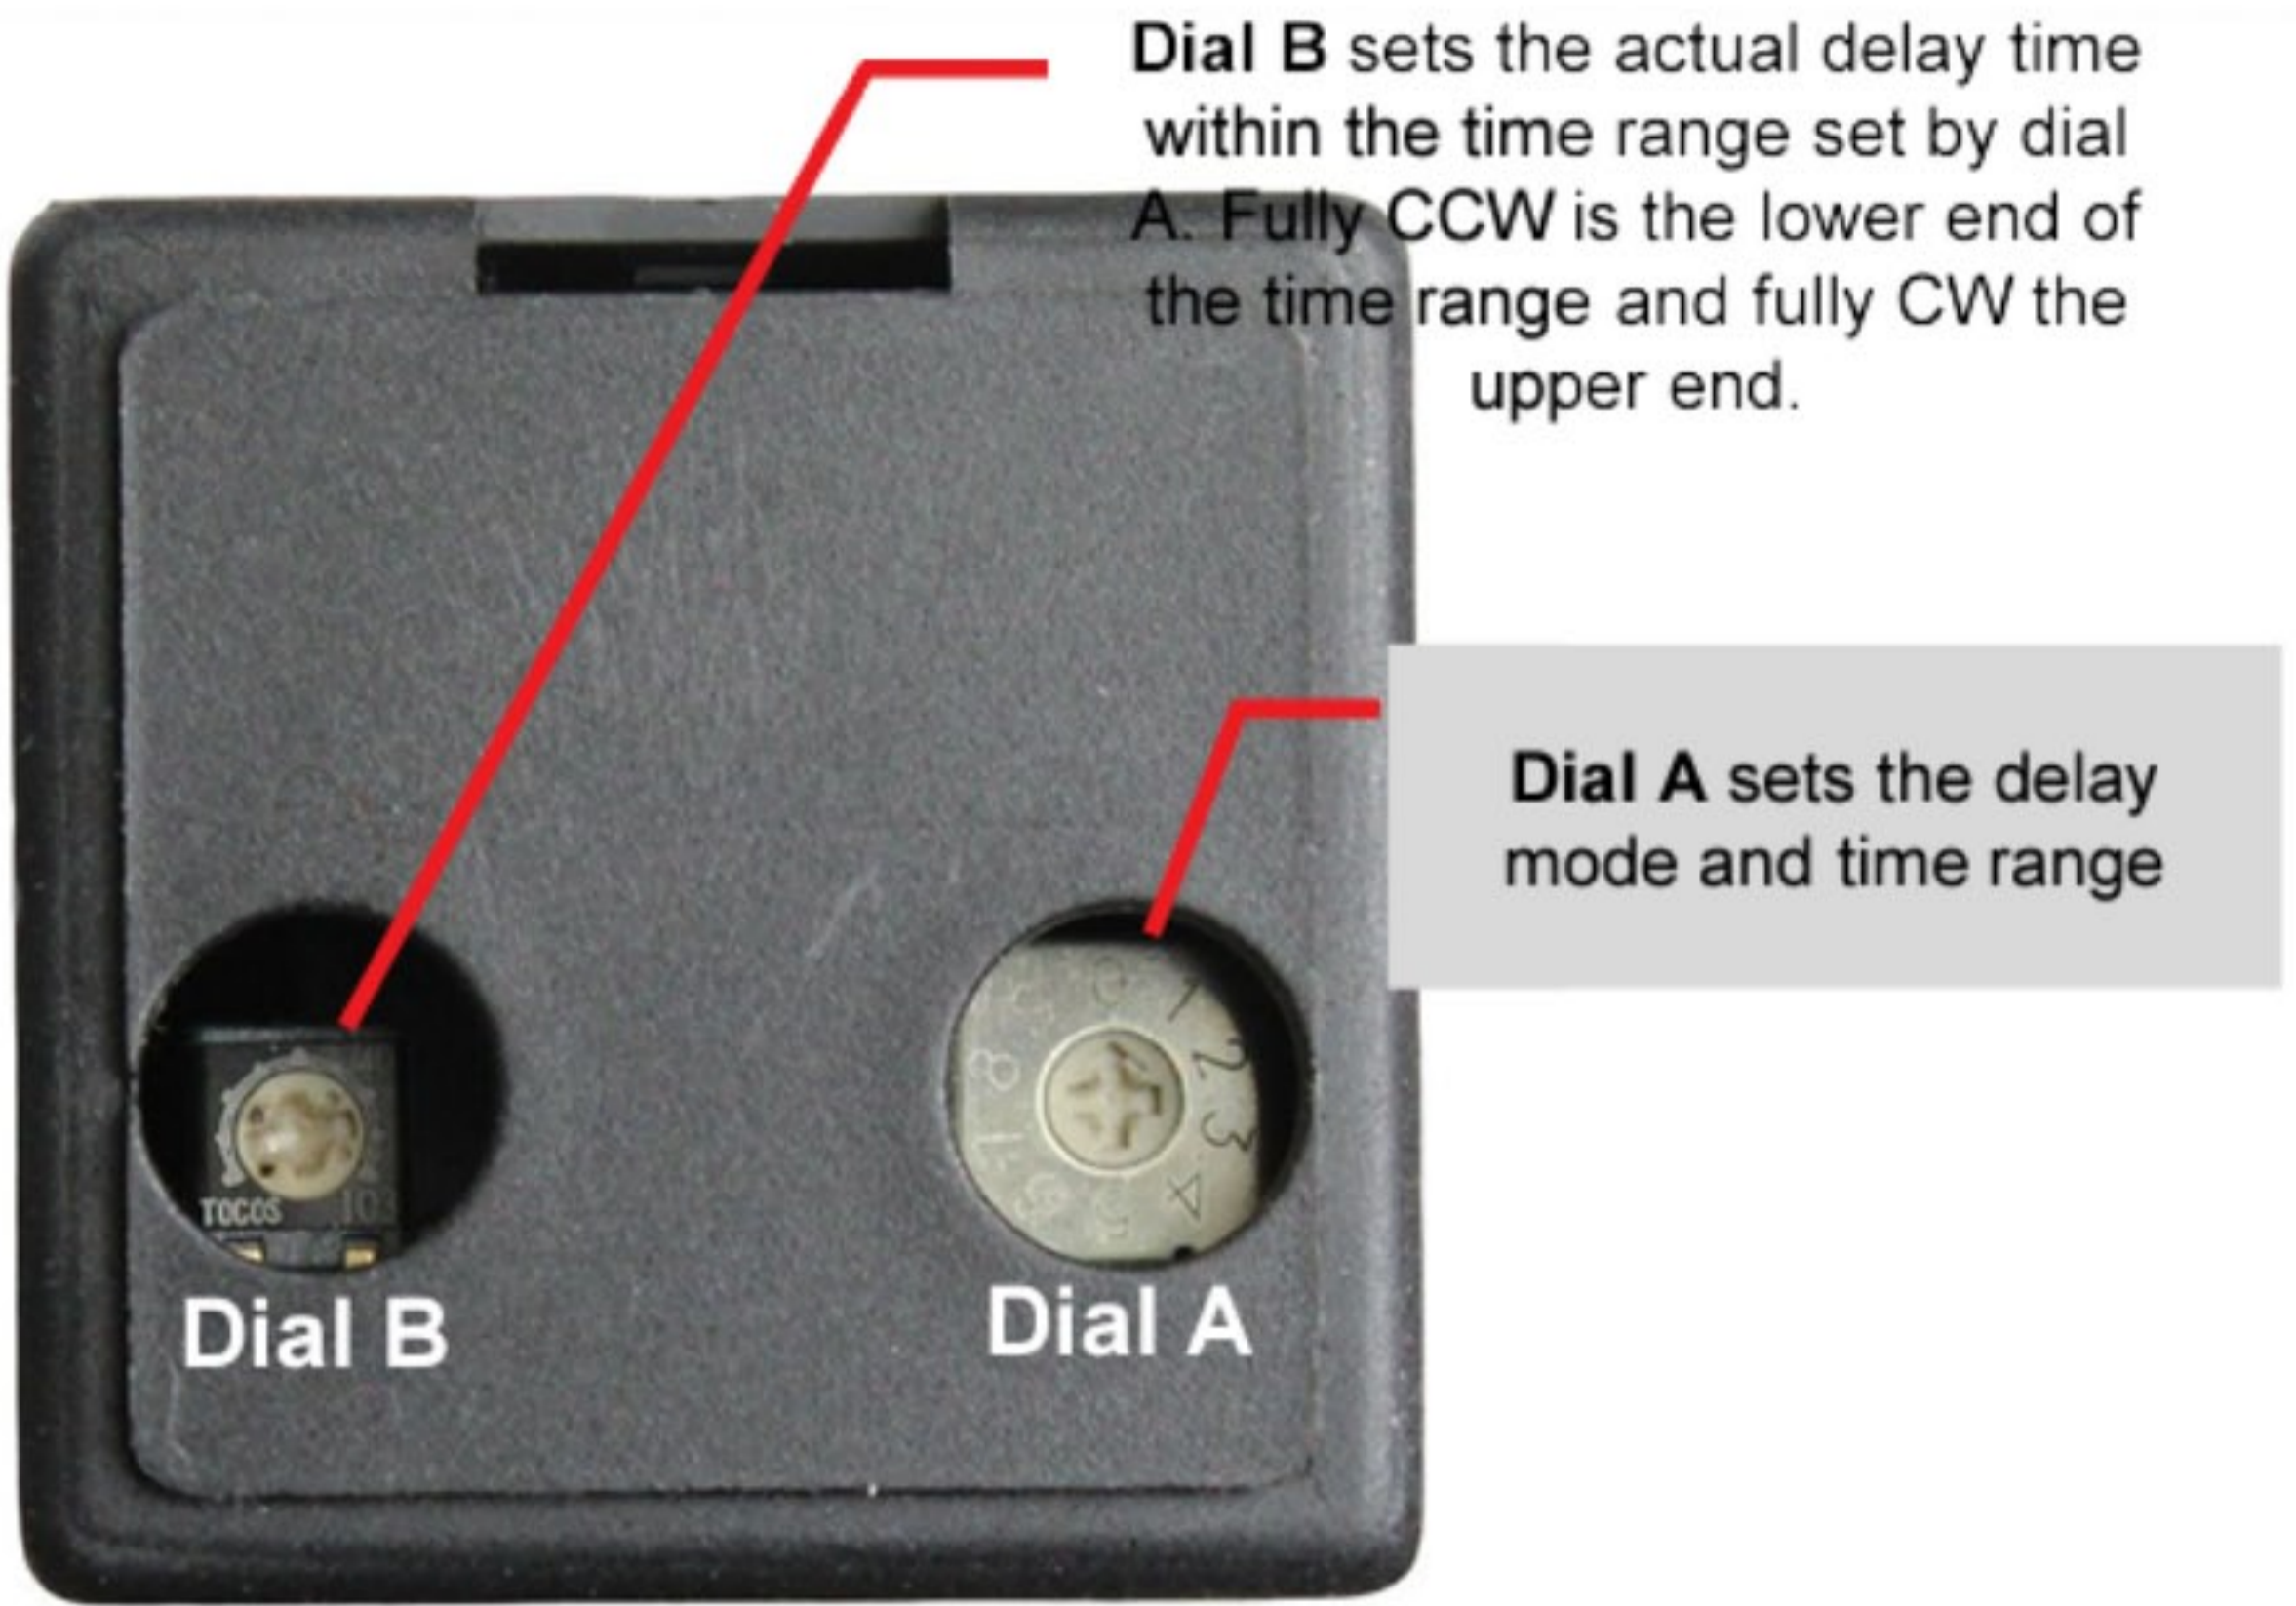

☰ Timer settings

Dial A setting	Time range	Delay Mode
0	0.5 – 10 secs	Delay before OFF
1	5 – 60 secs	
2	0.5 – 10 mins	
3	5 – 60 mins	
4	0.5 – 6 hrs	
5	0.5 – 6 hrs	Delay before ON
6	5 – 60 mins	
7	0.5 – 10 mins	
8	5 – 60 secs	
9	0.5 – 10 secs	