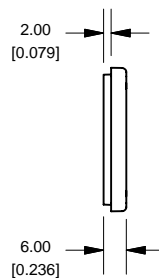

Eddystone - Shallow Lid (27969PSLA)

Top View of Assembly

**SECTION A-A
End View of Assembly**

**SECTION B-B
Side View of Assembly**

Lid

PART DESCRIPTION	
Part Number:	27969PSLA
Material:	Diecast Aluminum Alloy
Screw Type:	M3.5 x 6 taptite screws (Includes 4) (Screws accept POZIDRIV No.2 screwdriver)