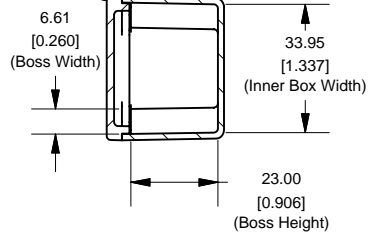

Eddystone - Shallow Lid (27969PSLA)

Top View of Assembly

**SECTION A-A
End View of Assembly**

**SECTION B-B
Side View of Assembly**

Lid

PART DESCRIPTION	
Part Number:	27969PSLA
Material:	Diecast Aluminum Alloy
Screw Type:	M3.5 x 6 taptite screws (Includes 4) (Screws accept POZIDRIV No.2 screwdriver)