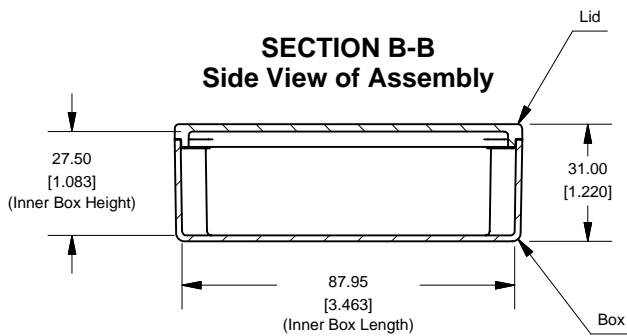

Eddystone - Shallow Lid (27969PSLA)

Top View of Assembly

**SECTION A-A
End View of Assembly**

**SECTION B-B
Side View of Assembly**

Lid

PART DESCRIPTION	
Part Number:	27969PSLA
Material:	Diecast Aluminum Alloy
Screw Type:	M3.5 x 6 taptite screws (Includes 4) (Screws accept POZIDRIV No.2 screwdriver)