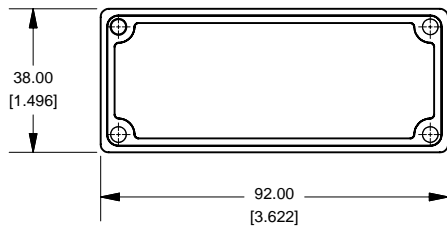

Eddystone - Shallow Lid (27969PSLA)

Top View of Assembly

**SECTION A-A
End View of Assembly**

**SECTION B-B
Side View of Assembly**

Lid

PART DESCRIPTION	
Part Number:	27969PSLA
Material:	Diecast Aluminum Alloy
Screw Type:	M3.5 x 6 taptite screws (Includes 4) (Screws accept POZIDRIV No.2 screwdriver)