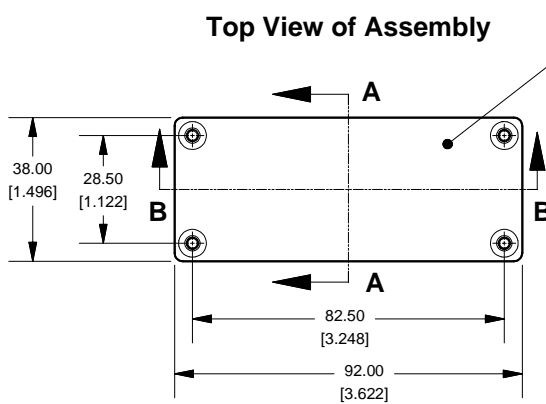

Eddystone - Shallow Lid (27969PSLA)

Top View of Assembly

**SECTION A-A
End View of Assembly**

**SECTION B-B
Side View of Assembly**

Lid

PART DESCRIPTION	
Part Number:	27969PSLA
Material:	Diecast Aluminum Alloy
Screw Type:	M3.5 x 6 taptite screws (Includes 4) (Screws accept POZIDRIV No.2 screwdriver)