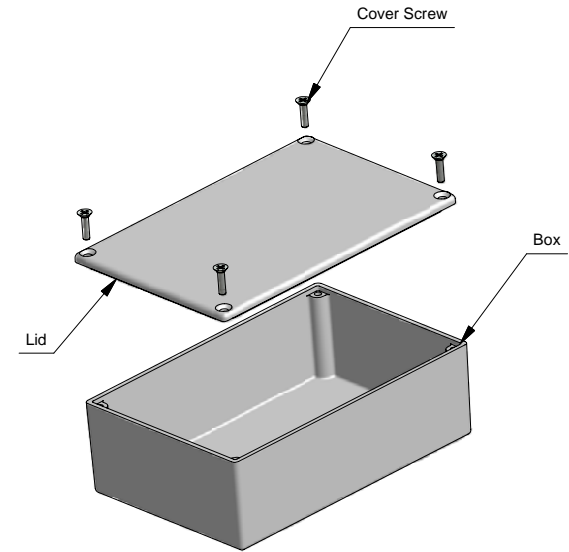

Eddystone - Shallow Lid (27969PSLA)

Top View of Assembly

**SECTION A-A
End View of Assembly**

**SECTION B-B
Side View of Assembly**

Lid

PART DESCRIPTION	
Part Number:	27969PSLA
Material:	Diecast Aluminum Alloy
Screw Type:	M3.5 x 6 taptite screws (Includes 4) (Screws accept POZIDRIV No.2 screwdriver)