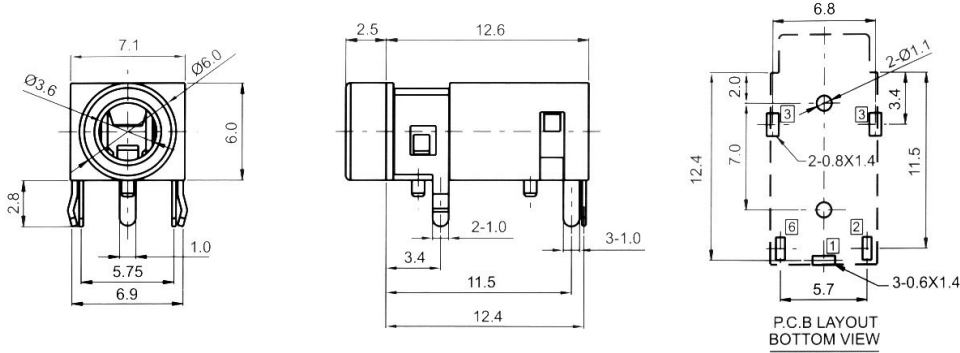

CLIFF

3.5mm 4 Pole Jack Sockets

FC68125

Model No.	FC68125
Schematic