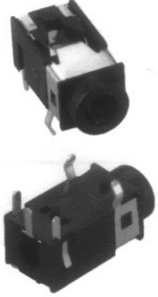

## 3.5mm 4 Pole Jack Sockets

### FC68125

Model No.	FC68125
Schematic	

### FC68129

Model No.	Schematic
FC68129	

Note: Plugs to mate with 4 pole sockets are always moulded onto cable type.

For further information, contact: [sales@cliffuk.co.uk](mailto:sales@cliffuk.co.uk)

© CLIFF 07/11