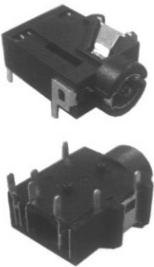

### FC68126 FC68127

Model No.	Schematic
FC68126	
FC68127	

### FC68129

Model No.	Schematic
FC68129	

Note: Plugs to mate with 4 pole sockets are always moulded onto cable type.

For further information, contact: [sales@cliffuk.co.uk](mailto:sales@cliffuk.co.uk)

© CLIFF 07/11