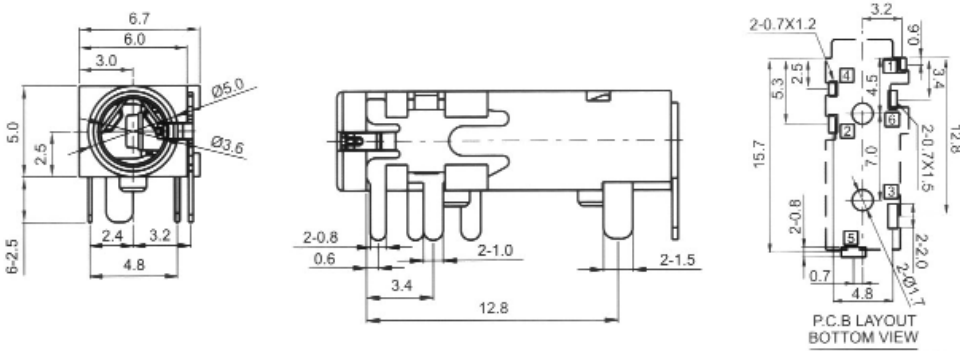

FC68126 FC68127

Model No.	Schematic
FC68126	
FC68127