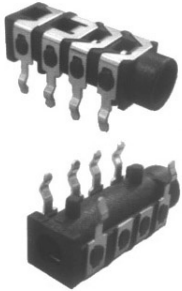

FC68128

Model No.	FC68128
Schematic