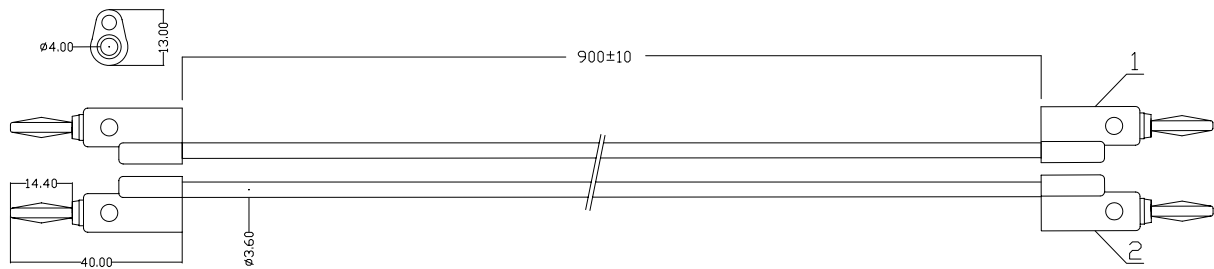

Banana Plug Test Lead

DELIVERY NOTE:

1x red colour and 1x black colour wire and banana plug

- | | |
|---|---------------------------------|
| 1 | Black colour wire & banana plug |
| 2 | Red colour wire & banana plug |

Art. Nr.
RND 350-00008