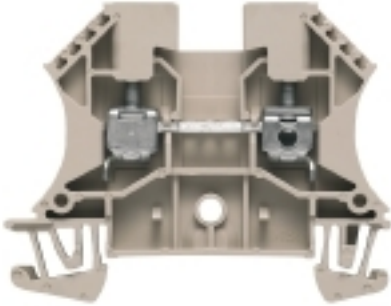

**W-Series
WDU 4**

Weidmüller Interface GmbH & Co. KG
Klingenbergstraße 16
D-32758 Detmold
Germany
Fon: +49 5231 14-0
Fax: +49 5231 14-292083
www.weidmueller.com

The versatile and extensive range of products - from 0.05 mm² to 300 mm² - means that you have diverse options for your applications at your disposal.

Hardened steel for mechanical strength and high-quality tinned copper for optimum conductivity. All materials comply with RoHS requirements and have been tested to current environment guidelines.

General ordering data

Type	WDU 4
Order No.	1020100000
Version	Feed-through terminal, Screw connection, 4 mm², 800 V, 32 A, Dark Beige
GTIN (EAN)	4008190150617
Qty.	100 pc(s).